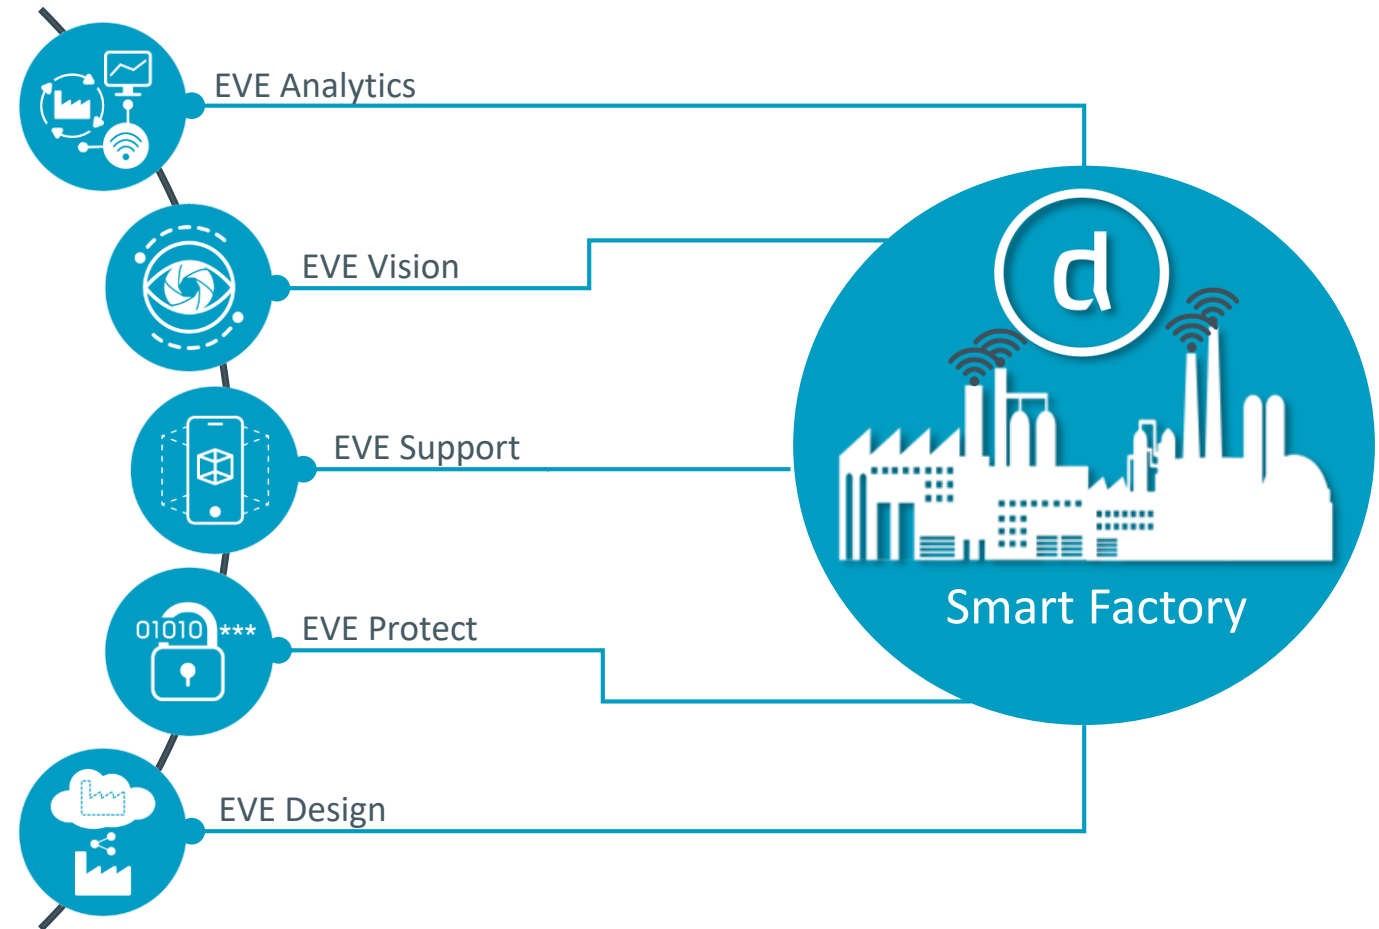

Typical reaction of **traditional companies** to unplanned event

Typical reaction of **agile companies** to unplanned event

▶ Manufacturing companies are enabled by Industrie 4.0 to react a lot faster towards unforeseen events thus saving value in the according process

Source: i4.0MC – Industrie 4.0 Maturity Center GmbH | RWTH Aachen Campus

Stepwise approach of digital transformation leads to a leverage of diverse potentials

Source: i4.OMC – Industrie 4.0 Maturity Center GmbH | RWTH Aachen Campus

1) within narrow limits, e.g. a production cell

HAHN Digital offers smart services to accelerate manufacturing

Complex topics of digital transformation are supported by consulting services

EVE Analytics

Monitoring and analysis of production data