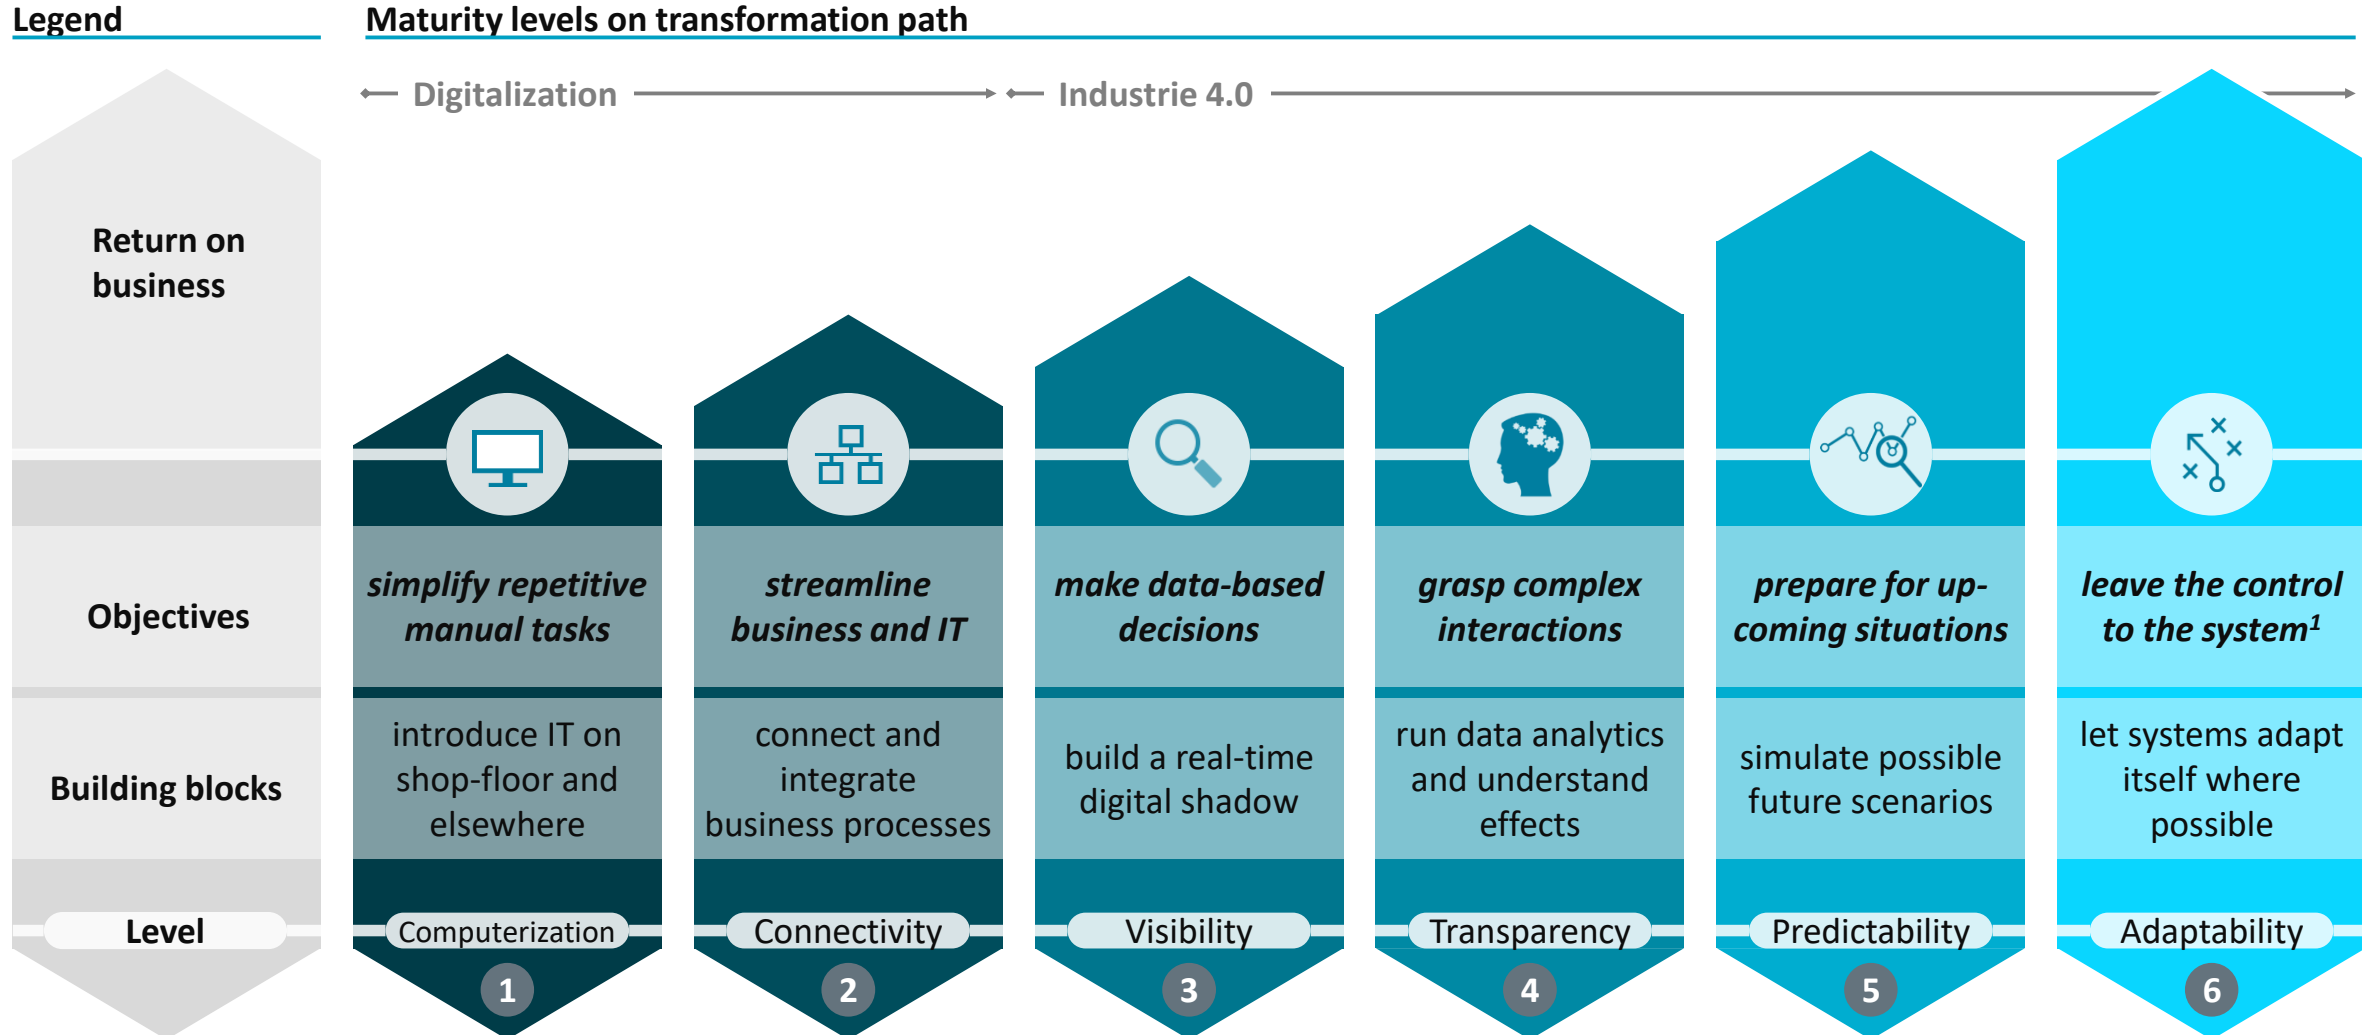

MANAGEMENT

Detailed views, Optimization through Predictive Analysis, Individual customization, Personal dashboards

Digital businesses outperform traditional businesses because of lower latencies in the entire reaction chain

Typical reaction of **traditional companies** to unplanned event

Typical reaction of **agile companies** to unplanned event

▶ Manufacturing companies are enabled by Industrie 4.0 to react a lot faster towards unforeseen events thus saving value in the according process

Source: i4.0MC – Industrie 4.0 Maturity Center GmbH | RWTH Aachen Campus

Stepwise approach of digital transformation leads to a leverage of diverse potentials

Source: i4.OMC – Industrie 4.0 Maturity Center GmbH | RWTH Aachen Campus

1) within narrow limits, e.g. a production cell

HAHN Digital offers smart services to accelerate manufacturing

Complex topics of digital transformation are supported by consulting services

EVE Analytics

Monitoring and analysis of production data