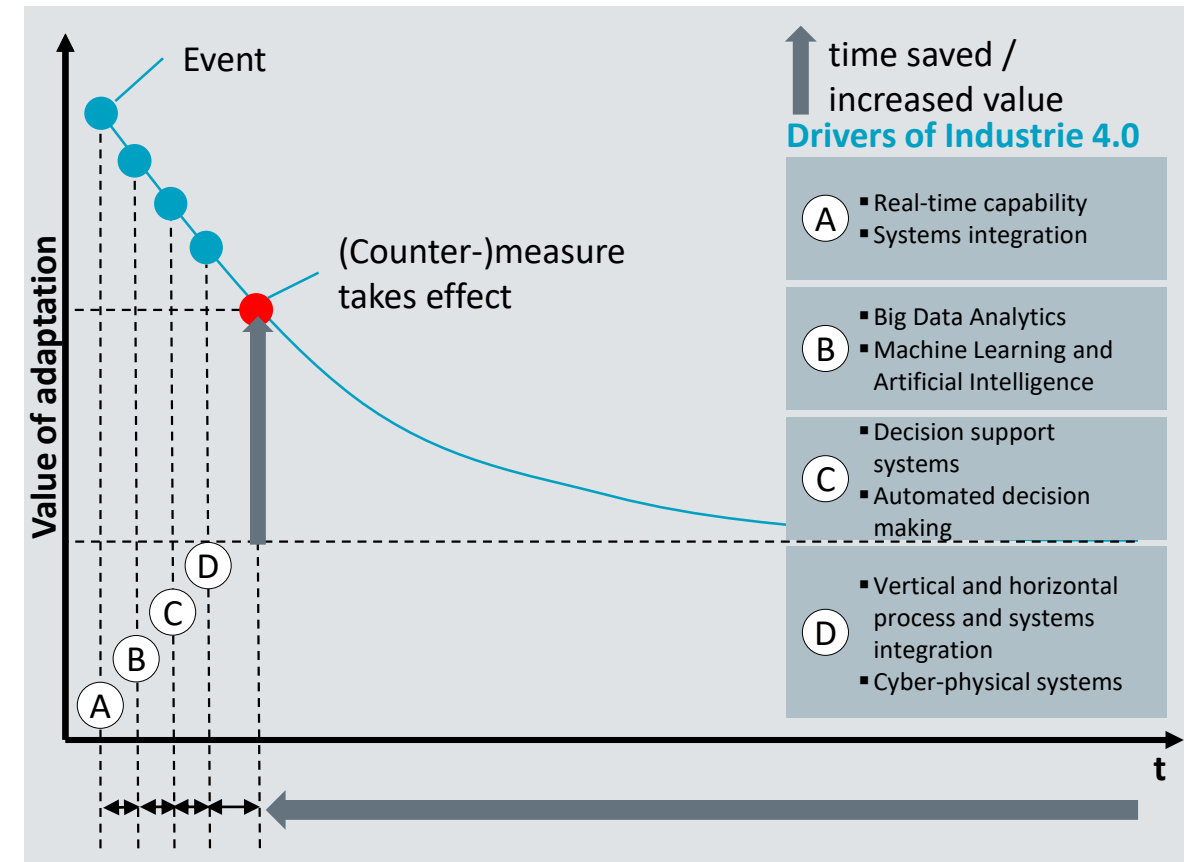

MANAGEMENT

Detailed views, Optimization through Predictive Analysis, Individual customization, Personal dashboards

Digital businesses outperform traditional businesses because of lower latencies in the entire reaction chain

Typical reaction of **traditional companies** to unplanned event

Typical reaction of **agile companies** to unplanned event

▶ Manufacturing companies are enabled by Industrie 4.0 to react a lot faster towards unforeseen events thus saving value in the according process

Source: i4.0MC – Industrie 4.0 Maturity Center GmbH | RWTH Aachen Campus

Stepwise approach of digital transformation leads to a leverage of diverse potentials

Source: i4.OMC – Industrie 4.0 Maturity Center GmbH | RWTH Aachen Campus