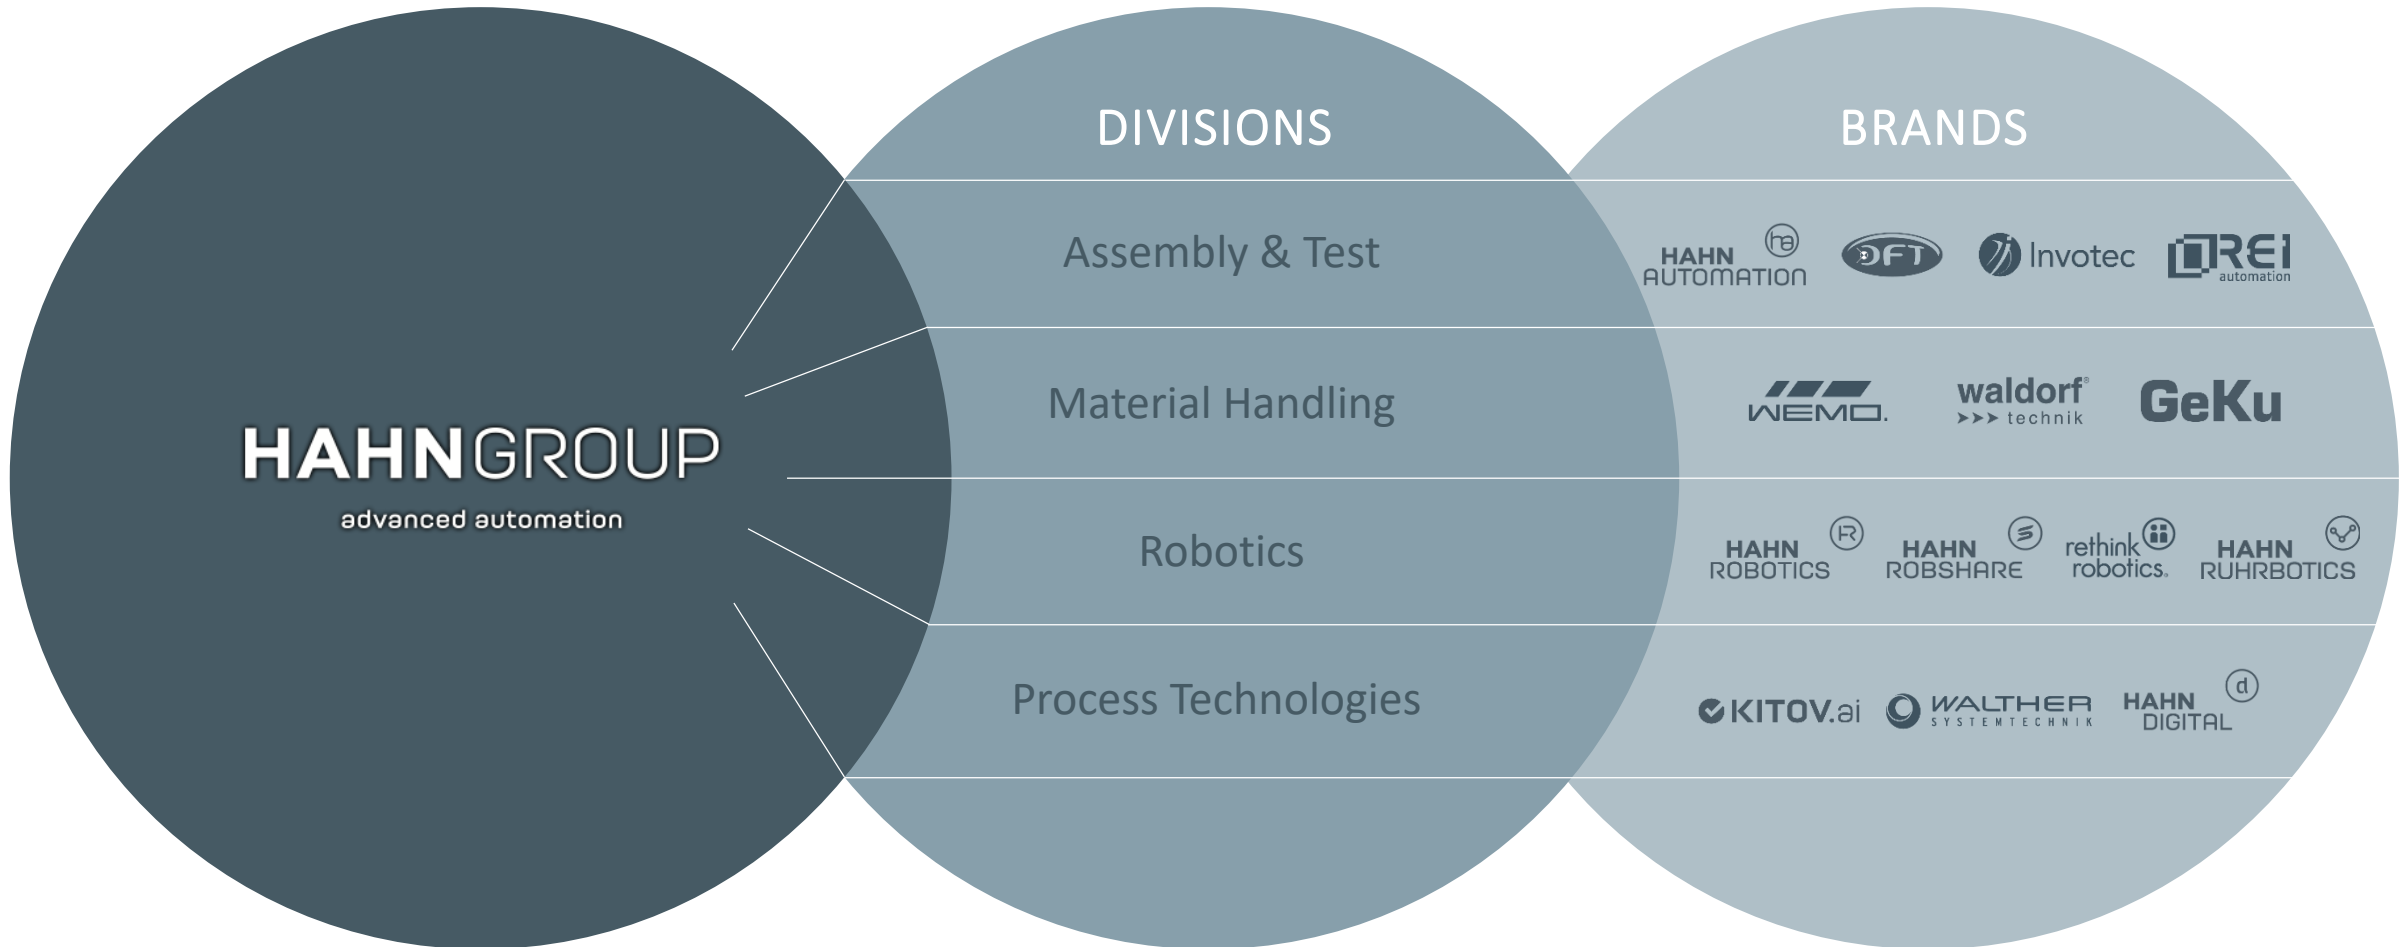

HAHN DIGITAL

enhancing operational technology

HAHN
AUTOMATION

HAHN
DIGITAL

GeKu®

KITOV.ai

rethink
robotics.

HAHN
ROBOTICS

HAHN
ROBSHARE

waldorf
>>> technik

WALTHER
SYSTEMTECHNIK

WEMO.

Your way to the smart factory

Expertenforum Digitalisierung und Automation, December 5th 2019

HAHN Digital is part of the HAHN Group

HAHN Group Overview

13 countries

14 brands

1.400 employees

part of the **HAHNGROUP**

HAHN Digital supports the OT Digital Transformation of manufacturing companies

“

The combination **Digital & manufacturing expertise** is becoming mission critical to develop **lasting solutions**.

- A new segment to create data insights
- Value-creating digital services and new business models
- Combining consulting and services

Our users benefit from increased efficiency

PROCESS ENGINEERS

MACHINE OPERATOR